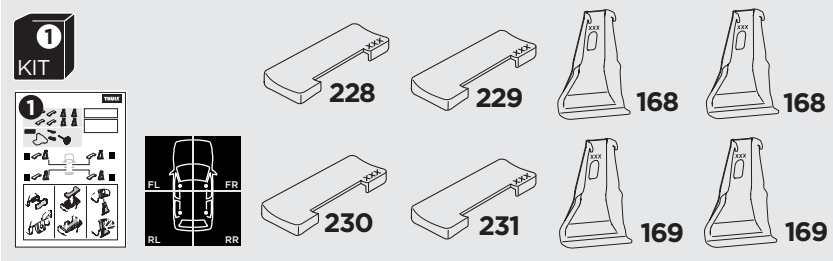

1

Kit 5052

KIA Rio, 5-dr Hatchback, 17-

ISO 11154-E

THULE WingBar Evo	THULE WingBar Edge	THULE WingBar	THULE SquareBar	Evo X (scale)	Edge X (scale)
KIA Rio, 5-dr Hatchback, 17-				41	O
THULE ProBar	THULE SlideBar				X (mm/inch)
KIA Rio, 5-dr Hatchback, 17-				1061 mm / 41 3/4"	

THULE WingBar Evo	THULE WingBar Edge	THULE WingBar	THULE SquareBar	Evo Y (scale)	Edge Y (scale)
KIA Rio, 5-dr Hatchback, 17-				33	M
THULE ProBar	THULE SlideBar				Y (mm/inch)
KIA Rio, 5-dr Hatchback, 17-				981 mm / 38 5/8"	

	W (mm/inch)	Z (mm/inch)
KIA Rio, 5-dr Hatchback, 17-	675 mm / 26 5/8"	195 mm / 7 5/8"