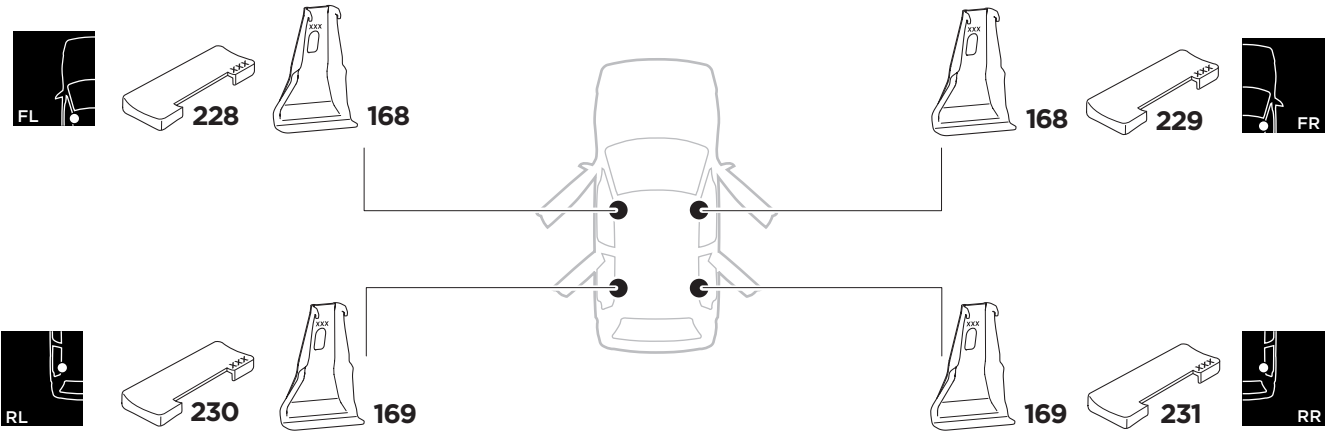

1

Kit 5052

KIA Rio, 5-dr Hatchback, 17-

ISO 11154-E

THULE WingBar Evo	THULE WingBar Edge	THULE WingBar	THULE SquareBar	Evo X (scale)	Edge X (scale)
KIA Rio, 5-dr Hatchback, 17-				41	O
THULE ProBar	THULE SlideBar				X (mm/inch)
KIA Rio, 5-dr Hatchback, 17-				1061 mm / 41 3/4"	

THULE WingBar Evo	THULE WingBar Edge	THULE WingBar	THULE SquareBar	Evo Y (scale)	Edge Y (scale)
KIA Rio, 5-dr Hatchback, 17-				33	M
THULE ProBar	THULE SlideBar				Y (mm/inch)
KIA Rio, 5-dr Hatchback, 17-				981 mm / 38 5/8"	

	W (mm/inch)	Z (mm/inch)
KIA Rio, 5-dr Hatchback, 17-	675 mm / 26 5/8"	195 mm / 7 5/8"