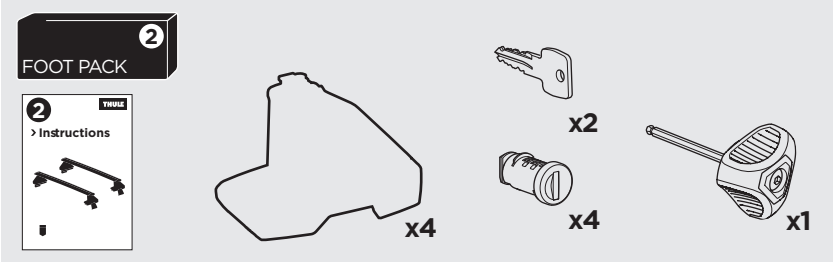

1

Kit 5052

KIA Rio, 5-dr Hatchback, 17-

ISO 11154-E

THULE WingBar Evo	THULE WingBar Edge	THULE WingBar	THULE SquareBar	Evo X (scale)	Edge X (scale)
KIA Rio, 5-dr Hatchback, 17-				41	O
THULE ProBar	THULE SlideBar				X (mm/inch)
KIA Rio, 5-dr Hatchback, 17-				1061 mm / 41 3/4"	

THULE WingBar Evo	THULE WingBar Edge	THULE WingBar	THULE SquareBar	Evo Y (scale)	Edge Y (scale)
KIA Rio, 5-dr Hatchback, 17-				33	M
THULE ProBar	THULE SlideBar				Y (mm/inch)
KIA Rio, 5-dr Hatchback, 17-				981 mm / 38 5/8"	

	W (mm/inch)	Z (mm/inch)
KIA Rio, 5-dr Hatchback, 17-	675 mm / 26 5/8"	195 mm / 7 5/8"