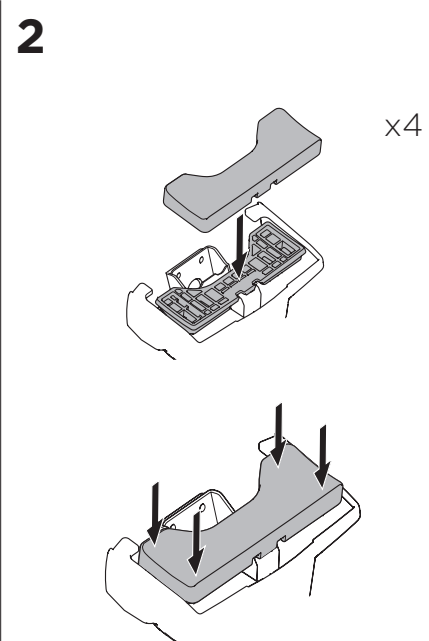

1

Kit 5052

KIA Rio, 5-dr Hatchback, 17-

ISO 11154-E

THULE WingBar Evo	THULE WingBar Edge	THULE WingBar	THULE SquareBar	Evo X (scale)	Edge X (scale)
KIA Rio, 5-dr Hatchback, 17-				41	O
THULE ProBar	THULE SlideBar				X (mm/inch)
KIA Rio, 5-dr Hatchback, 17-				1061 mm / 41 3/4"	

THULE WingBar Evo	THULE WingBar Edge	THULE WingBar	THULE SquareBar	Evo Y (scale)	Edge Y (scale)
KIA Rio, 5-dr Hatchback, 17-				33	M
THULE ProBar	THULE SlideBar				Y (mm/inch)
KIA Rio, 5-dr Hatchback, 17-				981 mm / 38 5/8"	

	W (mm/inch)	Z (mm/inch)
KIA Rio, 5-dr Hatchback, 17-	675 mm / 26 5/8"	195 mm / 7 5/8"