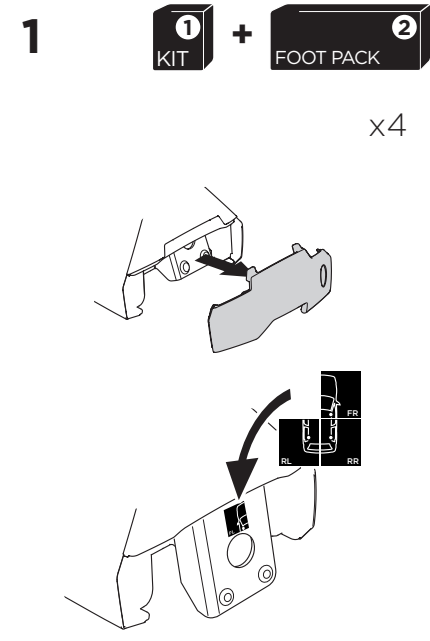

1

Kit 5052

KIA Rio, 5-dr Hatchback, 17-

ISO 11154-E

THULE WingBar Evo	THULE WingBar Edge	THULE WingBar	THULE SquareBar	Evo X (scale)	Edge X (scale)
KIA Rio, 5-dr Hatchback, 17-				41	O
THULE ProBar	THULE SlideBar				X (mm/inch)
KIA Rio, 5-dr Hatchback, 17-				1061 mm / 41 3/4"	

THULE WingBar Evo	THULE WingBar Edge	THULE WingBar	THULE SquareBar	Evo Y (scale)	Edge Y (scale)
KIA Rio, 5-dr Hatchback, 17-				33	M
THULE ProBar	THULE SlideBar				Y (mm/inch)
KIA Rio, 5-dr Hatchback, 17-				981 mm / 38 5/8"	

	W (mm/inch)	Z (mm/inch)
KIA Rio, 5-dr Hatchback, 17-	675 mm / 26 5/8"	195 mm / 7 5/8"