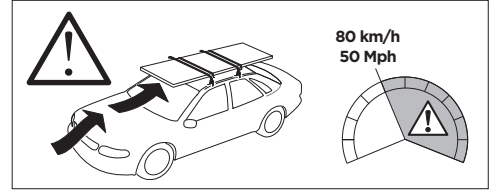

1

Kit 5052

KIA Rio, 5-dr Hatchback, 17-

ISO 11154-E

THULE WingBar Evo	THULE WingBar Edge	THULE WingBar	THULE SquareBar	Evo X (scale)	Edge X (scale)
KIA Rio, 5-dr Hatchback, 17-				41	O
THULE ProBar	THULE SlideBar				X (mm/inch)
KIA Rio, 5-dr Hatchback, 17-				1061 mm / 41 3/4"	

THULE WingBar Evo	THULE WingBar Edge	THULE WingBar	THULE SquareBar	Evo Y (scale)	Edge Y (scale)
KIA Rio, 5-dr Hatchback, 17-				33	M
THULE ProBar	THULE SlideBar				Y (mm/inch)
KIA Rio, 5-dr Hatchback, 17-				981 mm / 38 5/8"	