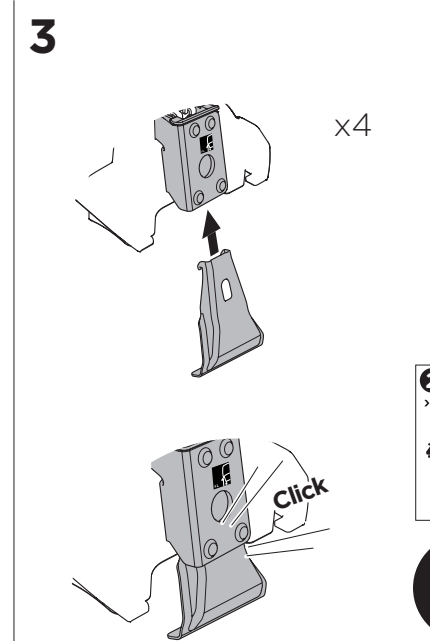

1

Kit 5052

KIA Rio, 5-dr Hatchback, 17-

ISO 11154-E

THULE WingBar Evo	THULE WingBar Edge	THULE WingBar	THULE SquareBar	Evo X (scale)	Edge X (scale)
KIA Rio, 5-dr Hatchback, 17-				41	O
THULE ProBar	THULE SlideBar				X (mm/inch)
KIA Rio, 5-dr Hatchback, 17-				1061 mm / 41 3/4"	

THULE WingBar Evo	THULE WingBar Edge	THULE WingBar	THULE SquareBar	Evo Y (scale)	Edge Y (scale)
KIA Rio, 5-dr Hatchback, 17-				33	M
THULE ProBar	THULE SlideBar				Y (mm/inch)
KIA Rio, 5-dr Hatchback, 17-				981 mm / 38 5/8"	

	W (mm/inch)	Z (mm/inch)
KIA Rio, 5-dr Hatchback, 17-	675 mm / 26 5/8"	195 mm / 7 5/8"